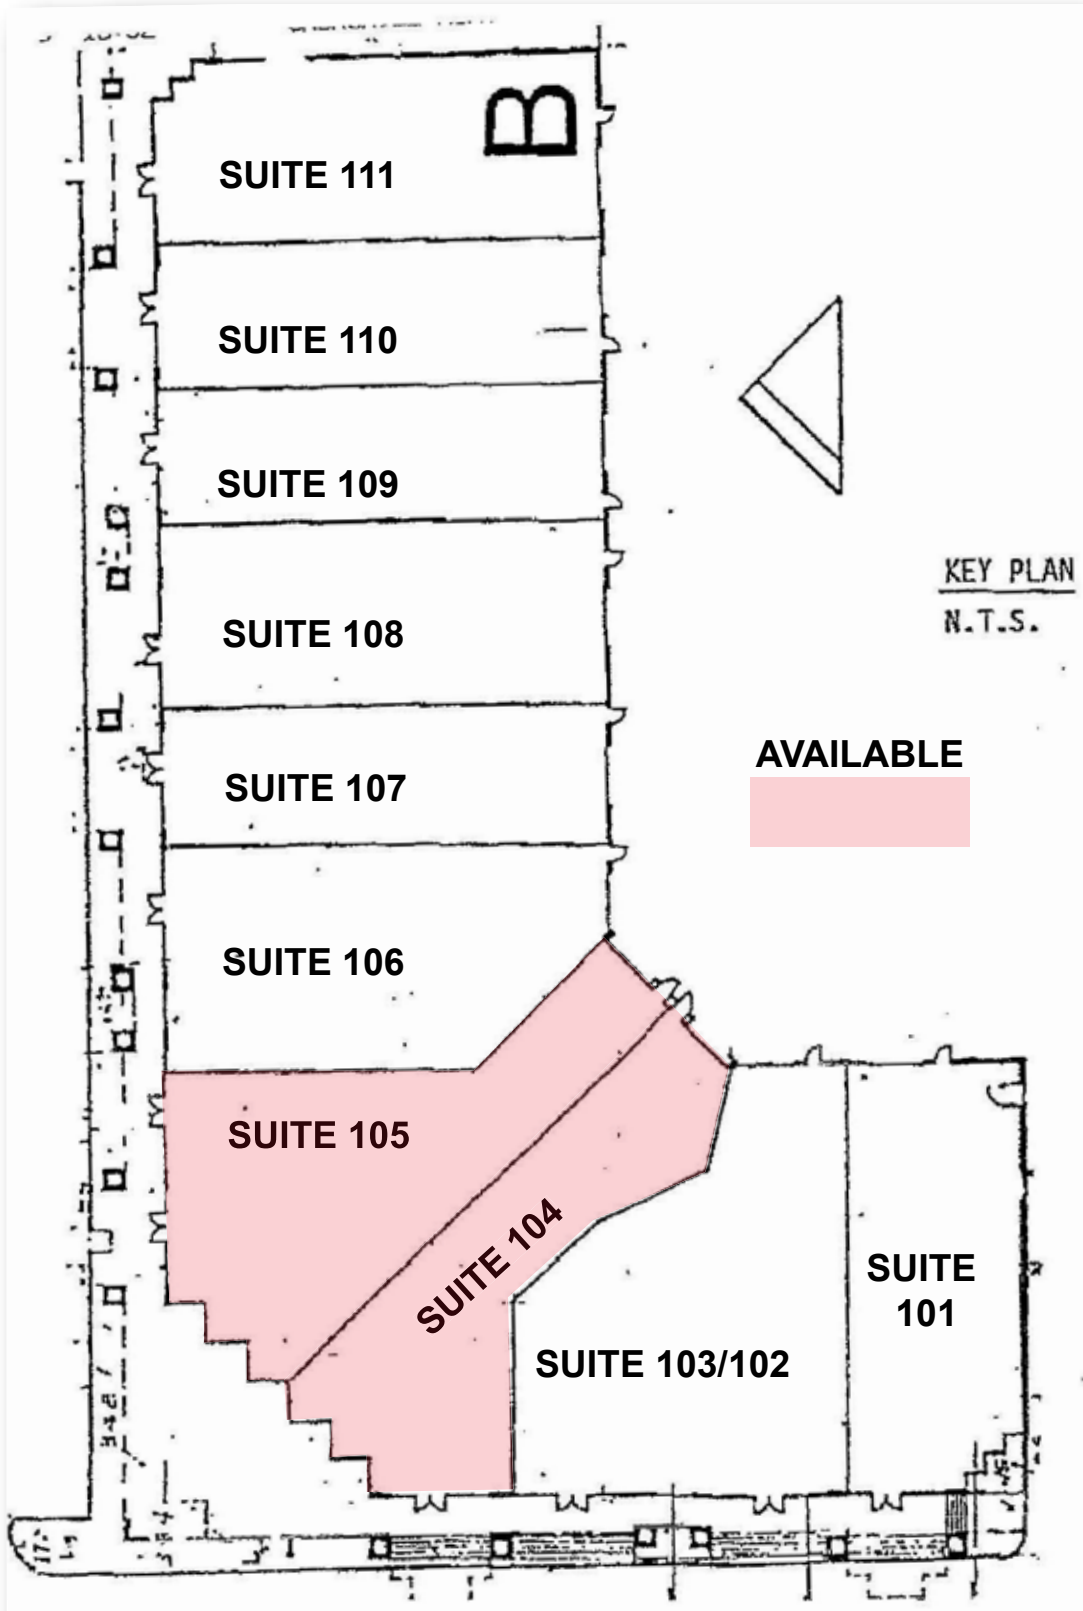

14885 N 83rd Place
SITE PLAN

NOT TO SCALE

All information furnished regarding property for sale, rental or financing is from sources deemed reliable, but no warranty or representation is made to the accuracy thereof and same is submitted to errors, omissions, change of price, rental or other conditions, prior to sale, lease or financing or withdrawal without notice. No liability of any kind is to be imposed on the broker herein. This information has been secured from sources deemed reliable, however, we make no warranties as to its accuracy.