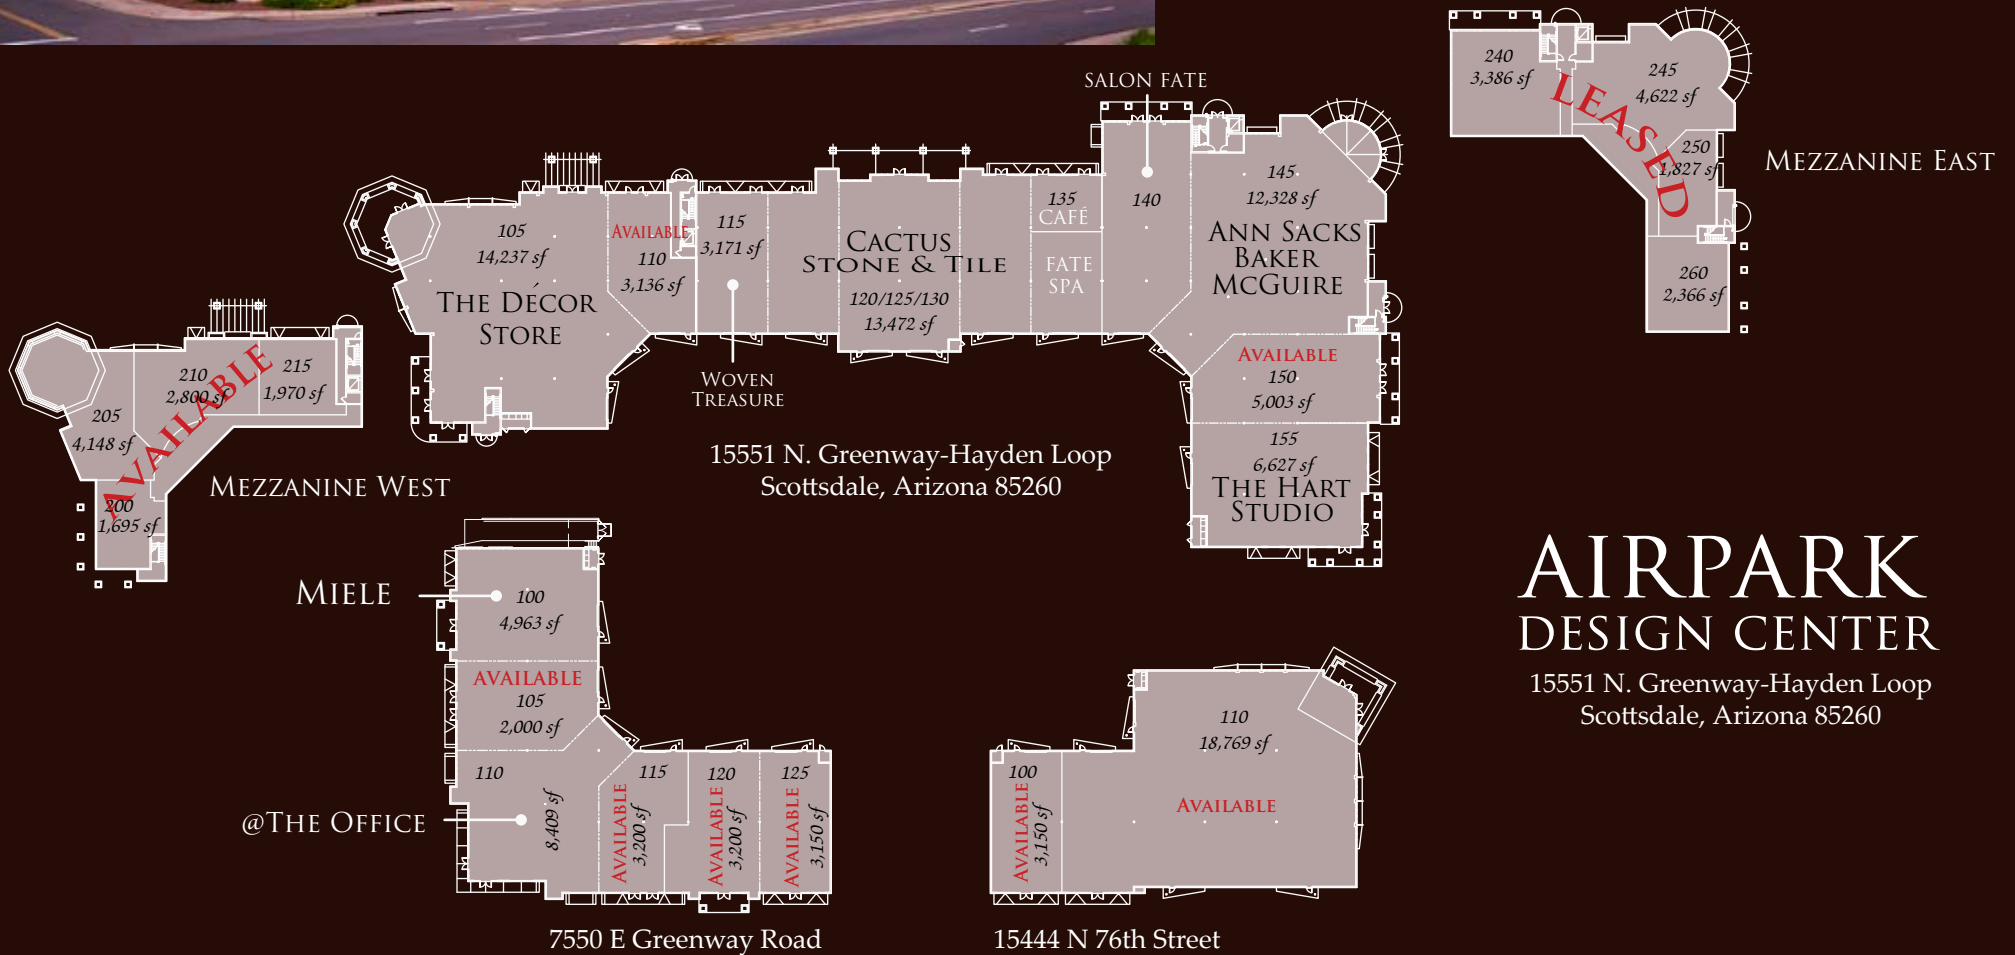

# AIRPARK DESIGN CENTER

Dream.Design.Elevate.

Showroom/Warehouse & Office Space *for Lease*  
*from +/- 2,000 TO 18,769 SF Office Space for Lease from +/- 1,695 to 4,148*

**SHELL**  
*Commercial Investment Real Estate*

# Available for Lease

Showroom/Warehouse

from +/- 2,000 to 18,769 sf

Office Space from +/- 1,695 to 4,148 sf