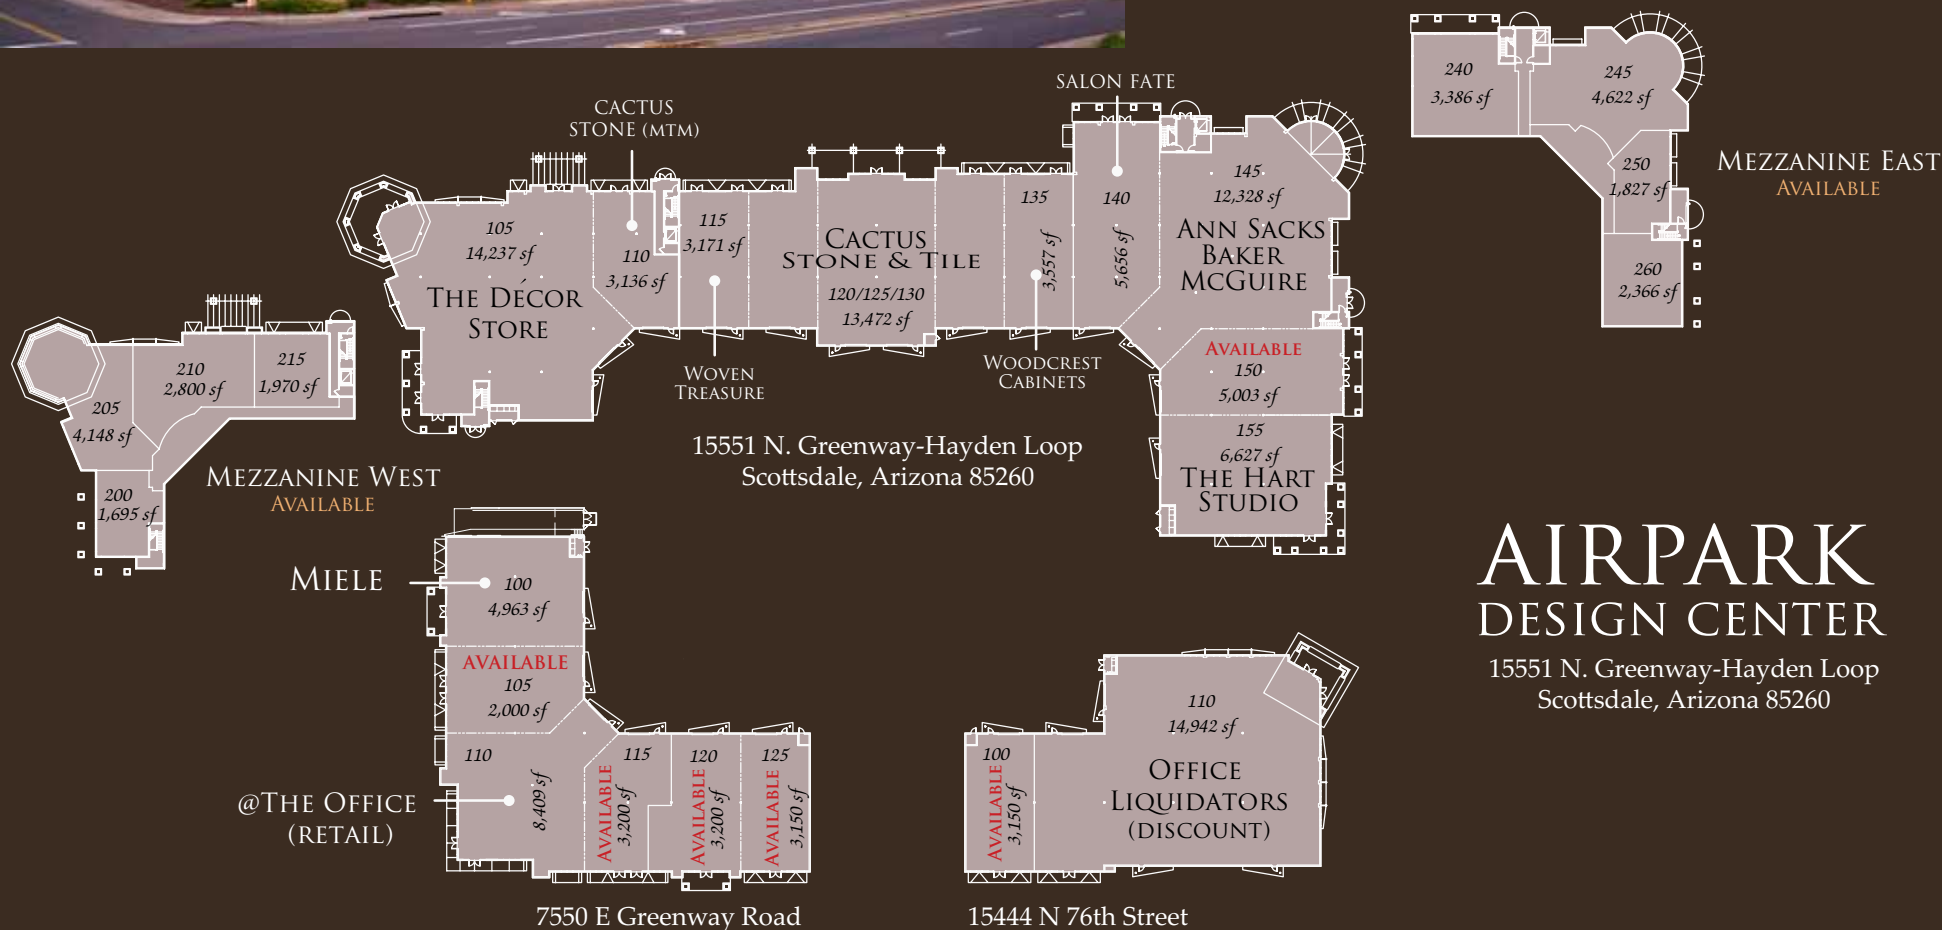

# AIRPARK DESIGN CENTER

Dream.Design.Elevate.

Showroom/Warehouse & Office Space for Lease  
from +/- 2,000 TO 5,003 SF Office Space for Lease from +/- 1,695 to 4,622

SHELL

*Commercial Investment Real Estate*

# Available for Lease

Showroom/Warehouse

from +/- 2,000 to 5,003sf

Office Space from +/- 1,695 to 4,622 sf