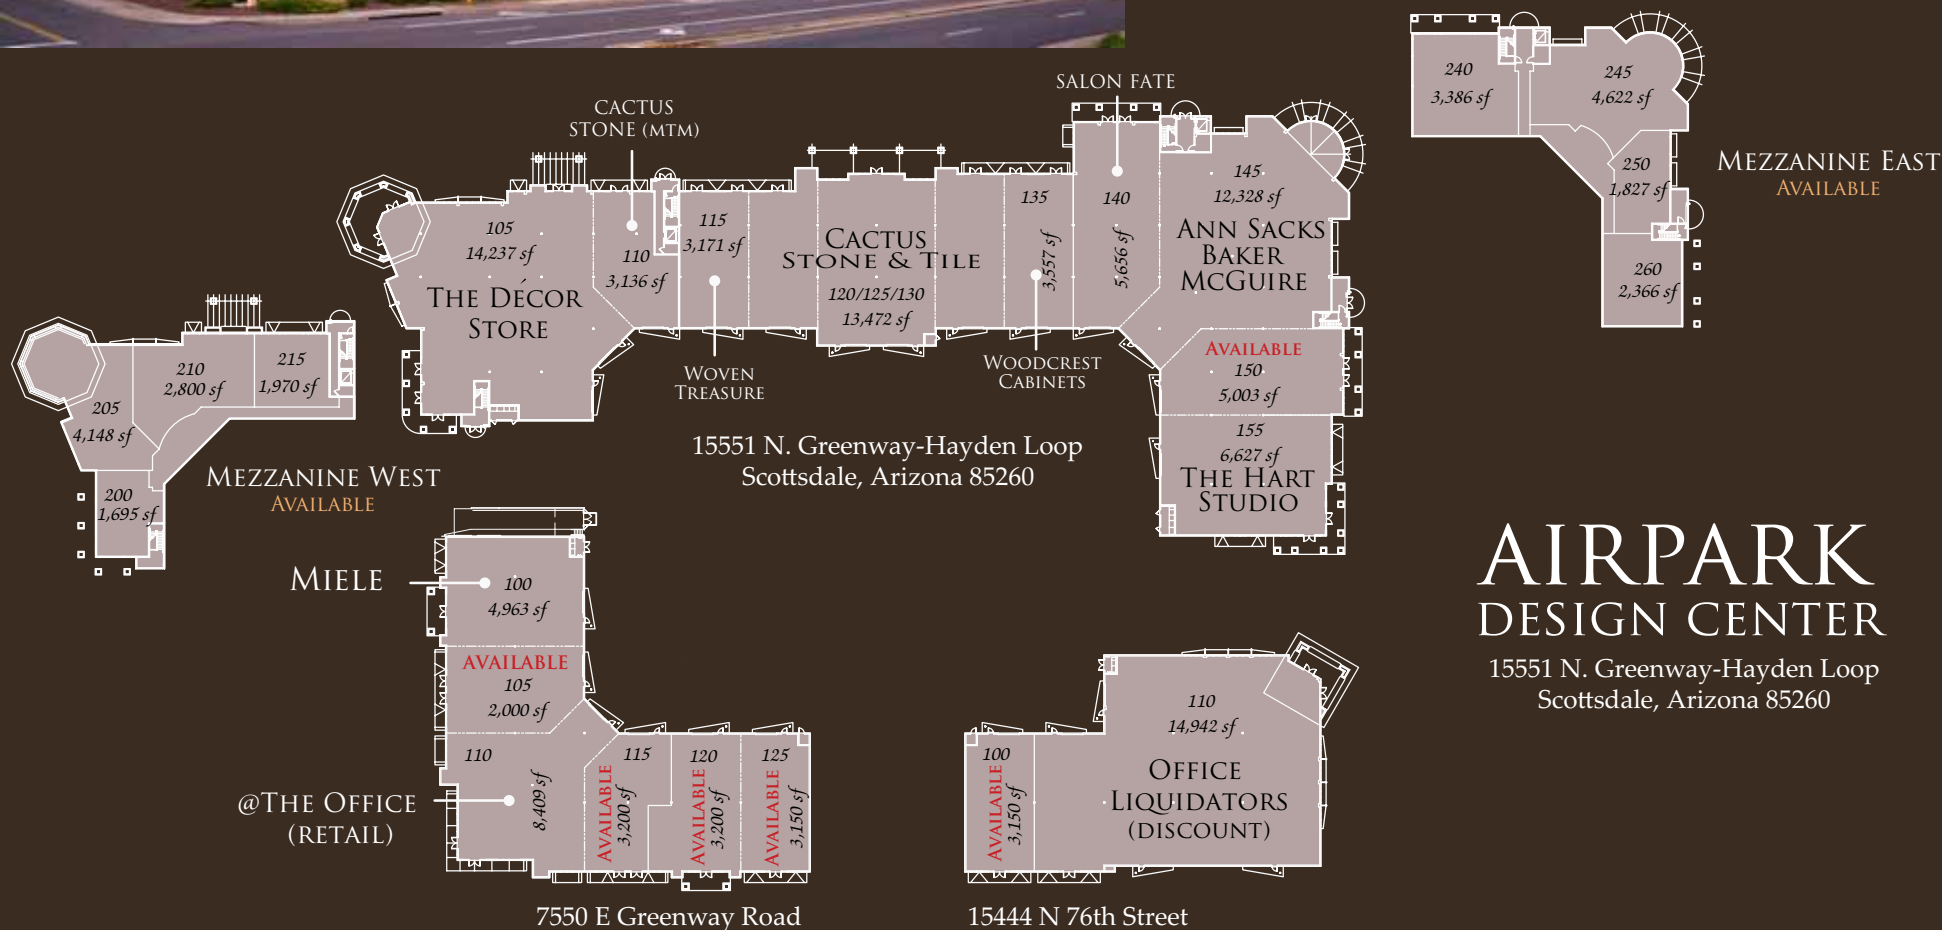

AIRPARK DESIGN CENTER

Dream.Design.Elevate.

Showroom/Warehouse & Office Space *for Lease*
from +/- 2,000 TO 5,003 SF *Office Space for Lease from +/- 1,695 to 4,622*

SHELL

Commercial Investment Real Estate

480.443.3992

WWW.SHELLCOMMERCIAL.COM

AIRPARK DESIGN CENTER

15551 N. Greenway-Hayden Loop
Scottsdale, Arizona 85260

Available for Lease

Showroom/Warehouse

from +/- 2,000 to 5,003sf

Office Space from +/- 1,695 to 4,622 sf