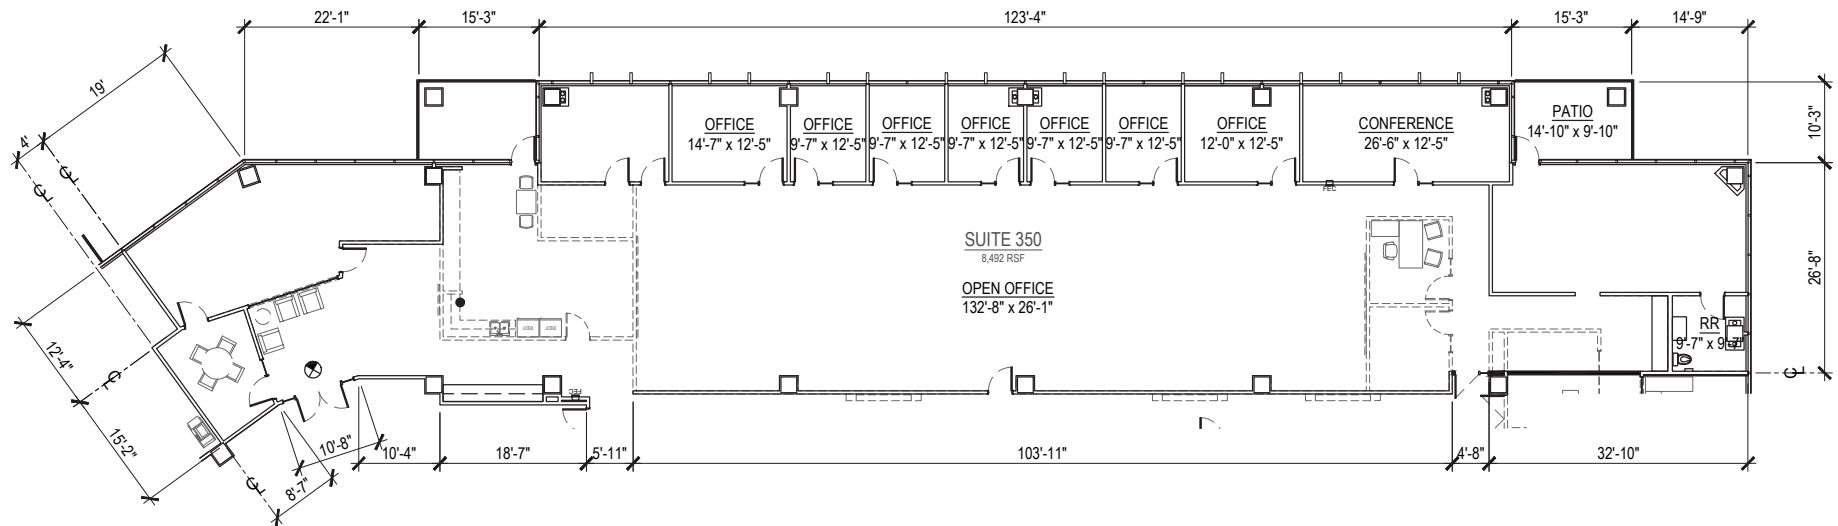

PINNACLE101

17851 N 85th Street • Scottsdale, AZ 85255

THIRD FLOOR

SPEC SUITE

SUITE 350 | ±8,492 SF

PROPERTY OWNED
& MANAGED BY

NOT TO SCALE

All information furnished regarding property for sale, rental or financing is from sources deemed reliable, but no warranty or representation is made to the accuracy thereof and same is submitted to errors, omissions, change of price, rental or other conditions, prior to sale, lease or financing or withdrawal without notice. No liability of any kind is to be imposed on the broker herein. This information has been secured from sources deemed reliable, however, we make no warranties as to its accuracy.